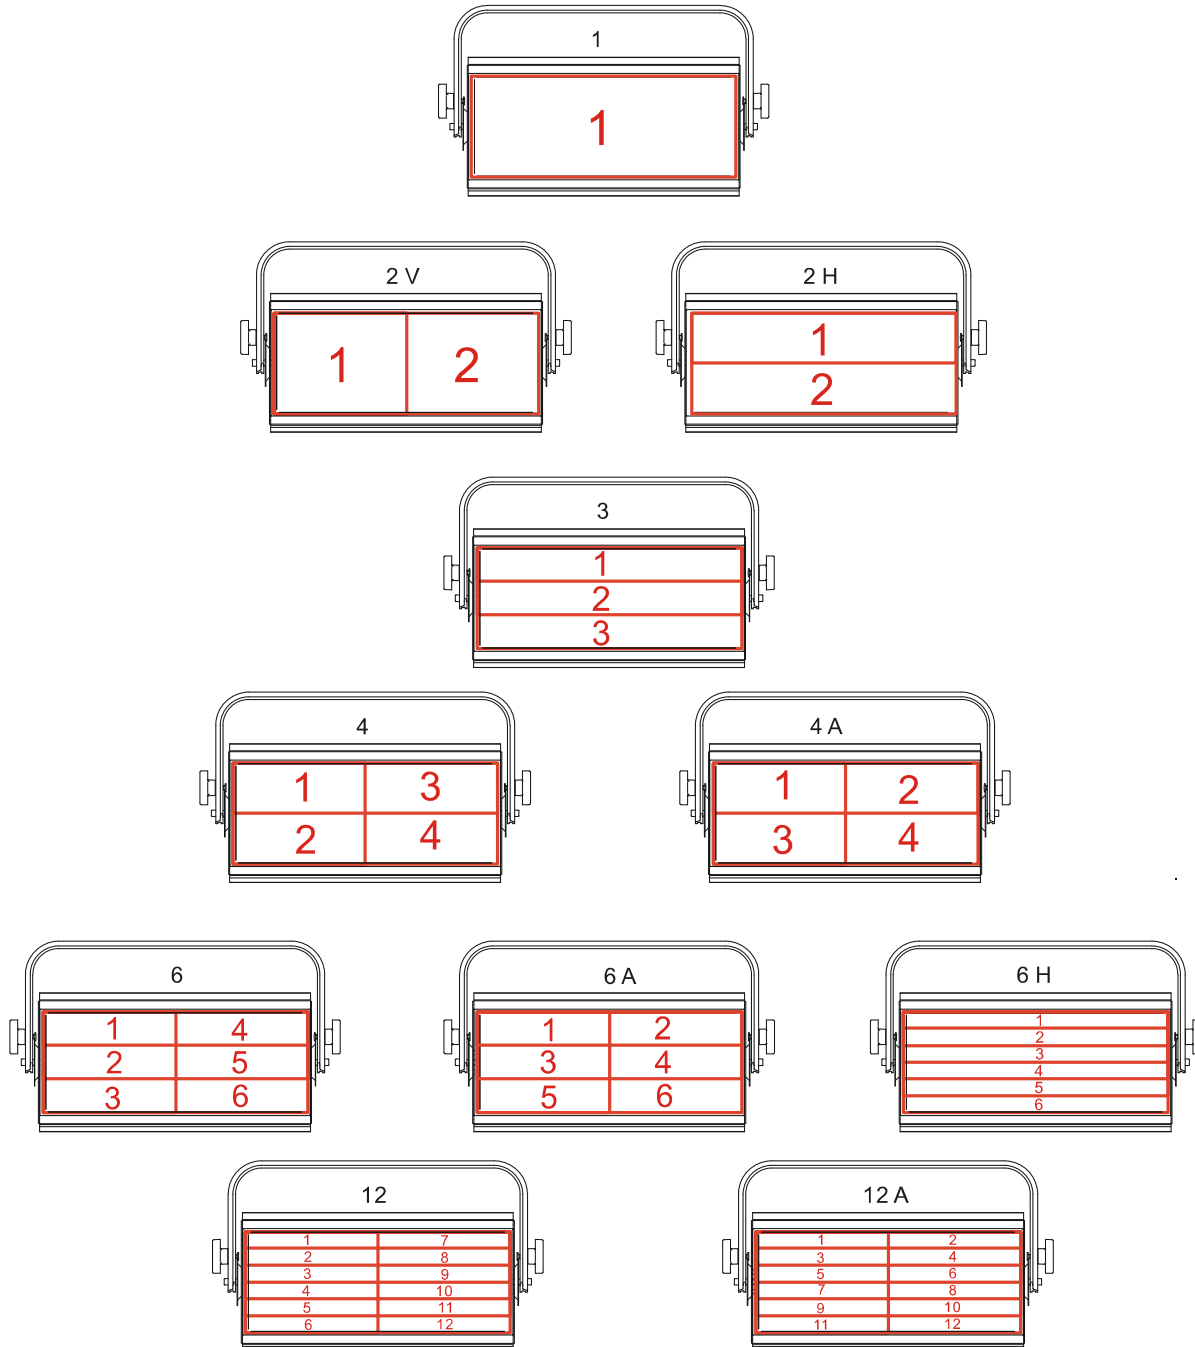

PROTRON ECLYPSE™

SKU# PRO954

Pixel Control Zones

Specifications are subject to change without any prior written notice.

Elation Professional USA | 6122 S. Eastern Ave. | Los Angeles, CA. 90040
323-582-3322 | 323-832-9142 fax | www.elationlighting.com | info@elationlighting.com